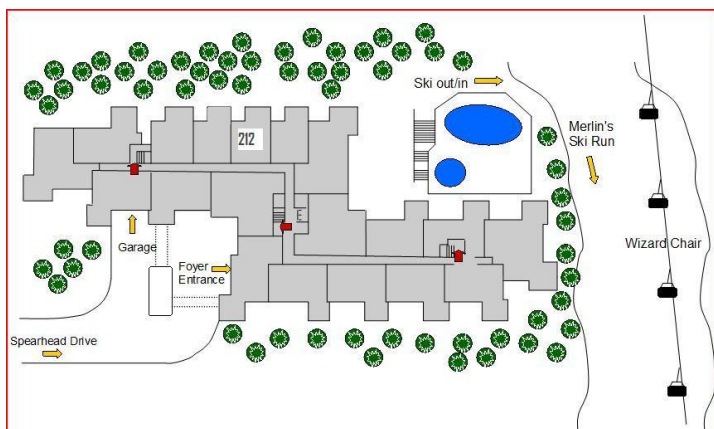

The Woodrun is one of the most desirable slopeside locations in Whistler. Nestled at the base of Blackcomb mountain, The Woodrun Lodge boasts ski in, ski out access with the Blackcomb gondola close by. After a hard day on the hill, relax in Whistler's largest hot tub or take a dip in the pool. With so much to do in Whistler our front desk concierge service will be happy to book a range of activities for you. Choose from catskiing, snowmobiling, dog sledding, or take a tour of the mountain by moonlight to name but a few. Whether you're here to ski or enjoy Whistler's après, here at The Woodrun we'll ensure you make the most of it! This apartment is comfortably furnished with 2 bedroom and 2 full bathrooms.

It has everything you need, the location is phenomenal and literally a snowball's throw from the Blackcomb base and ski school. This is a superb vacation destination.

BEDDING CONFIGURATION

Master: Queen
2nd Bedroom: Bunk
Living Room: Sofabed

WOODRUN FEATURES

- Spectacular slopeside location next to the Wizard Express Chair.
- Outdoor heated pool & Whistler's largest outdoor hot tub.
- Gold Standard condo with modern decor and plush furnishings
- Fully equipped kitchen, gas fireplace, private balcony, tv/vcr, cd player and radio.
- Private equipment lockers, secured underground parking & fitness centre.
- Wireless Internet
- Ski in/Ski out access.
- In-suite washer/dryer

WHISTLER DREAM
ACCOMMODATIONS