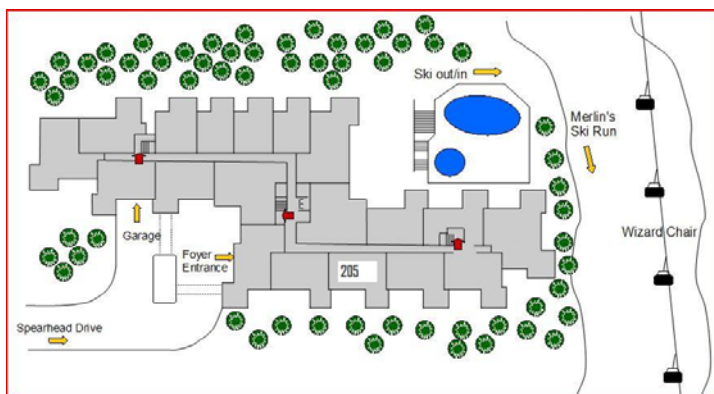

The Woodrun is one of the most desirable slopeside locations in Whistler. Nestled at the base of Blackcomb mountain, The Woodrun Lodge boasts ski in, ski out access with the Blackcomb gondola close by. After a hard day on the hill, relax in Whistler's largest hot tub or take a dip in the pool. With so much to do in Whistler our front desk concierge service will be happy to book a range of activities for you. Choose from catskiing, snowmobiling, dog sledding, or take a tour of the mountain by moonlight to name but a few. Whether you're here to ski or enjoy Whistler's après, here at The Woodrun we'll ensure you make the most of it! This apartment is comfortably furnished with 2 bedroom and 2 full bathrooms.

It has everything you need, the location is phenomenal and literally a snowball's throw from the Blackcomb base and ski school. This is a superb vacation destination.

BEDDING CONFIGURATION

Master: Queen
2nd Bedroom: Queen

WOODRUN FEATURES

- Spectacular slopeside location next to the Wizard Express Chair.
- Outdoor heated pool & Whistler's largest outdoor hot tub.
- Gold Standard condo with modern decor and plush furnishings, full central heating throughout.
- Fully equipped kitchen, gas fireplace, private balcony, cable tv, cd player and radio.
- Private equipment lockers, secured underground parking & fitness centre.
- Wireless Internet.
- Ski in/Ski out access.
- Gas fireplace.
- In-suite washer/dryer

WHISTLER DREAM
ACCOMMODATIONS